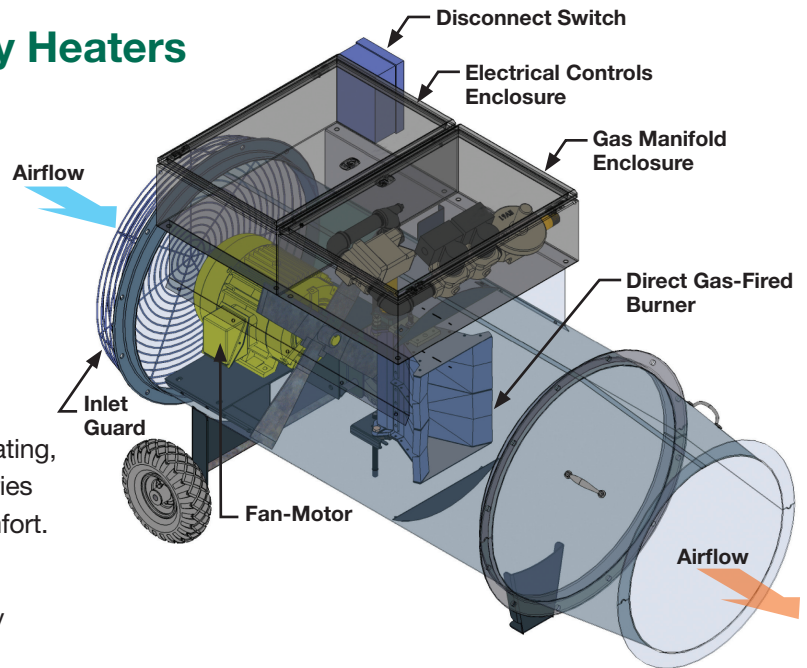

Pure and Simple Solutions

The CH•Series

Construction & Temporary Heaters

- Instant Comfort Heating
- Direct-Fired Economy

Built for easy portability, construction-site handling, excellent fuel economy and lasting performance, AbsolutAire CH Series delivers instant heat wherever needed. For seasonal construction projects, CH Series is ideal for quickly warming work areas to help maintain productivity. For cold-weather temporary heating, at outdoor events or in emergencies, CH Series is a versatile choice for adding low-cost comfort.

The AbsolutAire CH60 model has a heating capacity of 700 MBH and an airflow capacity of 6,000 CFM. It operates with either natural or LP gas, and requires only a single-phase electrical circuit.

Key Features

- One-Person, Easy Handling
- Durable Stainless Steel Construction
- 230/1/60 or 115/1/60 Power
- Natural or Propane Gas
- 100% Efficient Maxon Burner
- Weatherproof Electrical and Gas Enclosures
- ETL Listed to Meet UL-508A
- Automatic Electronic Spark Ignition
- Flame Rod Burner Supervision
- Non-Fused Disconnect (On-Off)
- Integral Space-Temperature Controls
- Direct-Drive Axial Fan with Inlet Guard
- Adjustable Airflow Switch
- Two-Year Parts/90-Day Labor Warranty

CH60 Model Details

A stainless steel housing, enclosed controls, and an inlet fan screen guard promote both durability and safety.

Advanced electrical controls include an airflow switch and temperature stat.